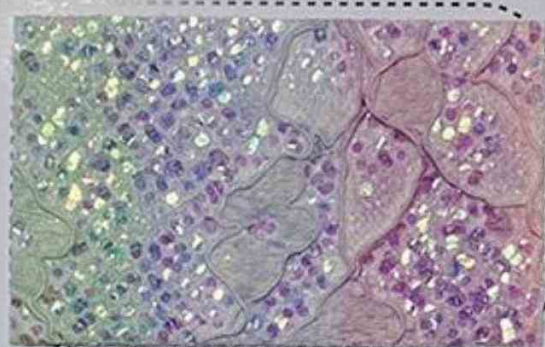

SAMPLE CARD

发 销

编号(No.): 20023

品名(Name): 彩虹蕾丝

规格(Width): 138cm

1#

2#

3#