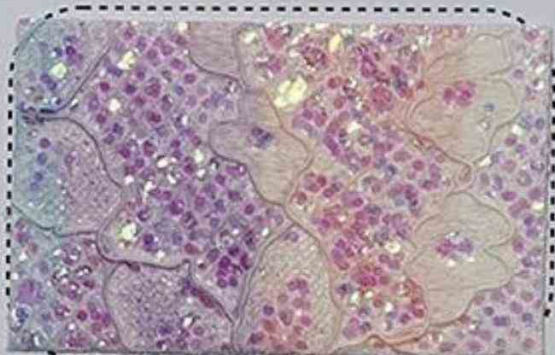

SAMPLE CARD

发 销

编号(No.): 20023

品名(Name): 彩虹蕾丝

规格(Width): 138cm

1#

2#

3#