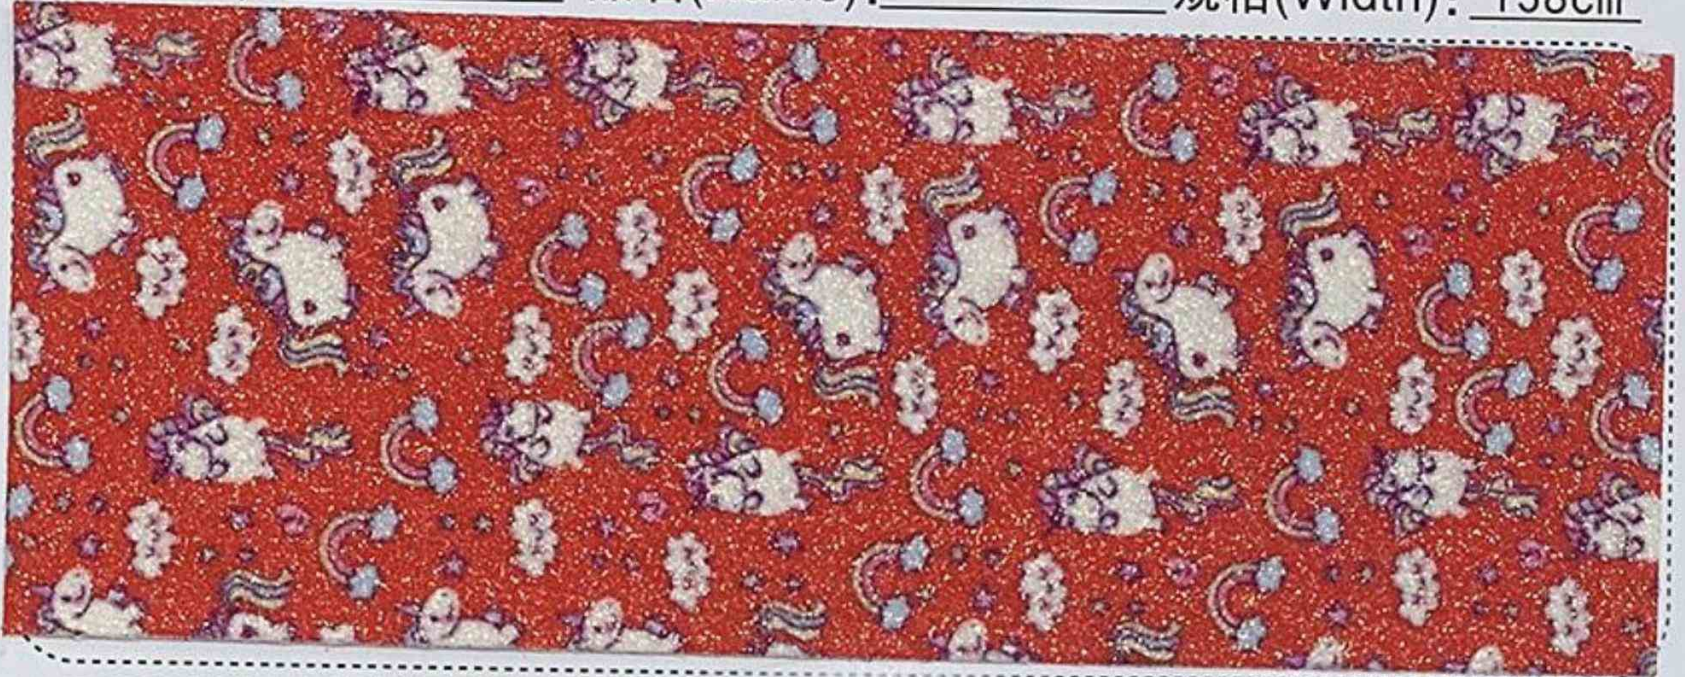

GLITTER LEATHER

SAMPLE CARD

批 发 销

编号(No.): 20012 品名(Name): 天马行空 规格(Width): 138cm

1#