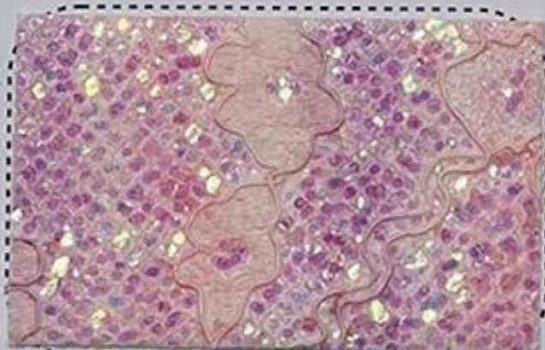

GLITTER LEATHER

SAMPLE CARD

发 销

编号(No.): 20023

品名(Name): 彩虹蕾丝

规格(Width): 138cm

5#