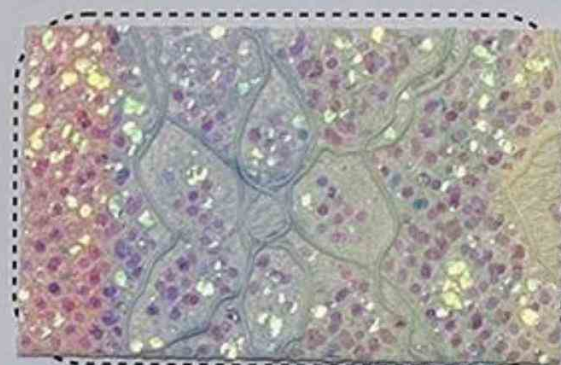

SAMPLE CARD

发 销

编号(No.): 20023

品名(Name): 彩虹蕾丝

规格(Width): 138cm

1#

2#

3#