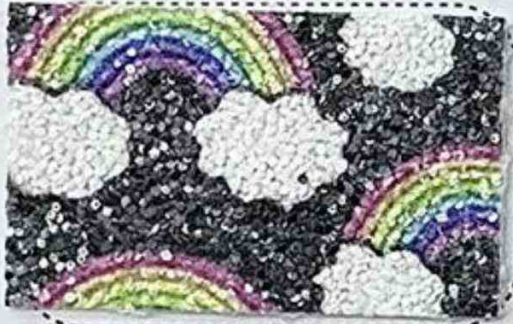

GLITTER LEATHER

SAMPLE CARD

发 销

编号(No.): 20045 品名(Name): 彩虹桥 规格(Width): 138cm

1#

2#

3#

4#