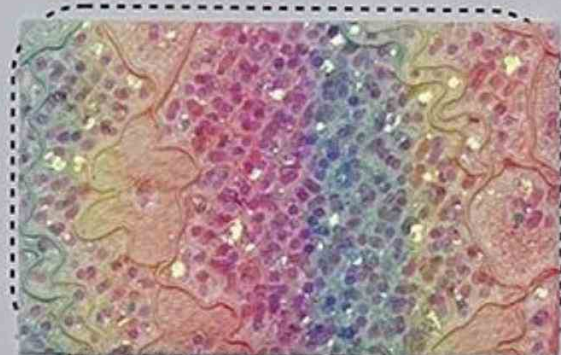

GLITTER LEATHER

SAMPLE CARD

发 销

编号(No.): 20023

品名(Name): 彩虹蕾丝

规格(Width): 138cm

6#