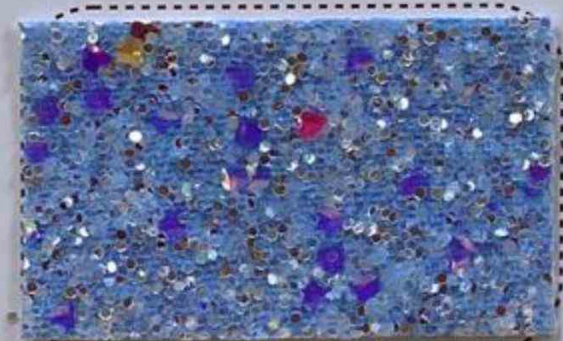

12#

GLITTER LEATHER

SAMPLE CARD

菱 鑽

编号(No.): SR21035 品名(Name): 晶钻厚片 规格(Width): 138cm

1#

2#

3#