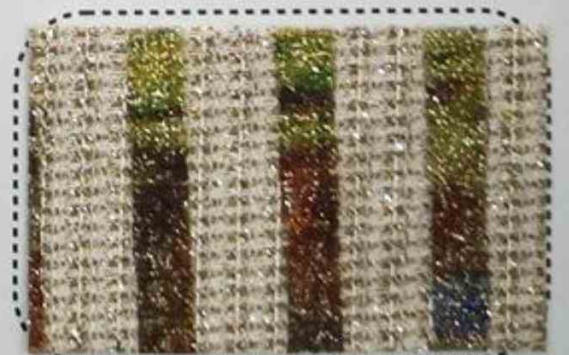

GLITTER LEATHER

SAMPLE CARD

发销

编号(No.): 19017 品名(Name): 纵横条纹 规格(Width): 138cm

9#