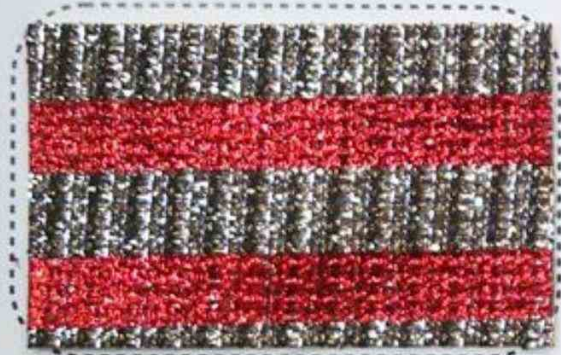

# SAMPLE CARD

发销

编号(No.): 19017 品名(Name): 纵横条纹 规格(Width): 138cm

1#

2#

3#

4#

5#