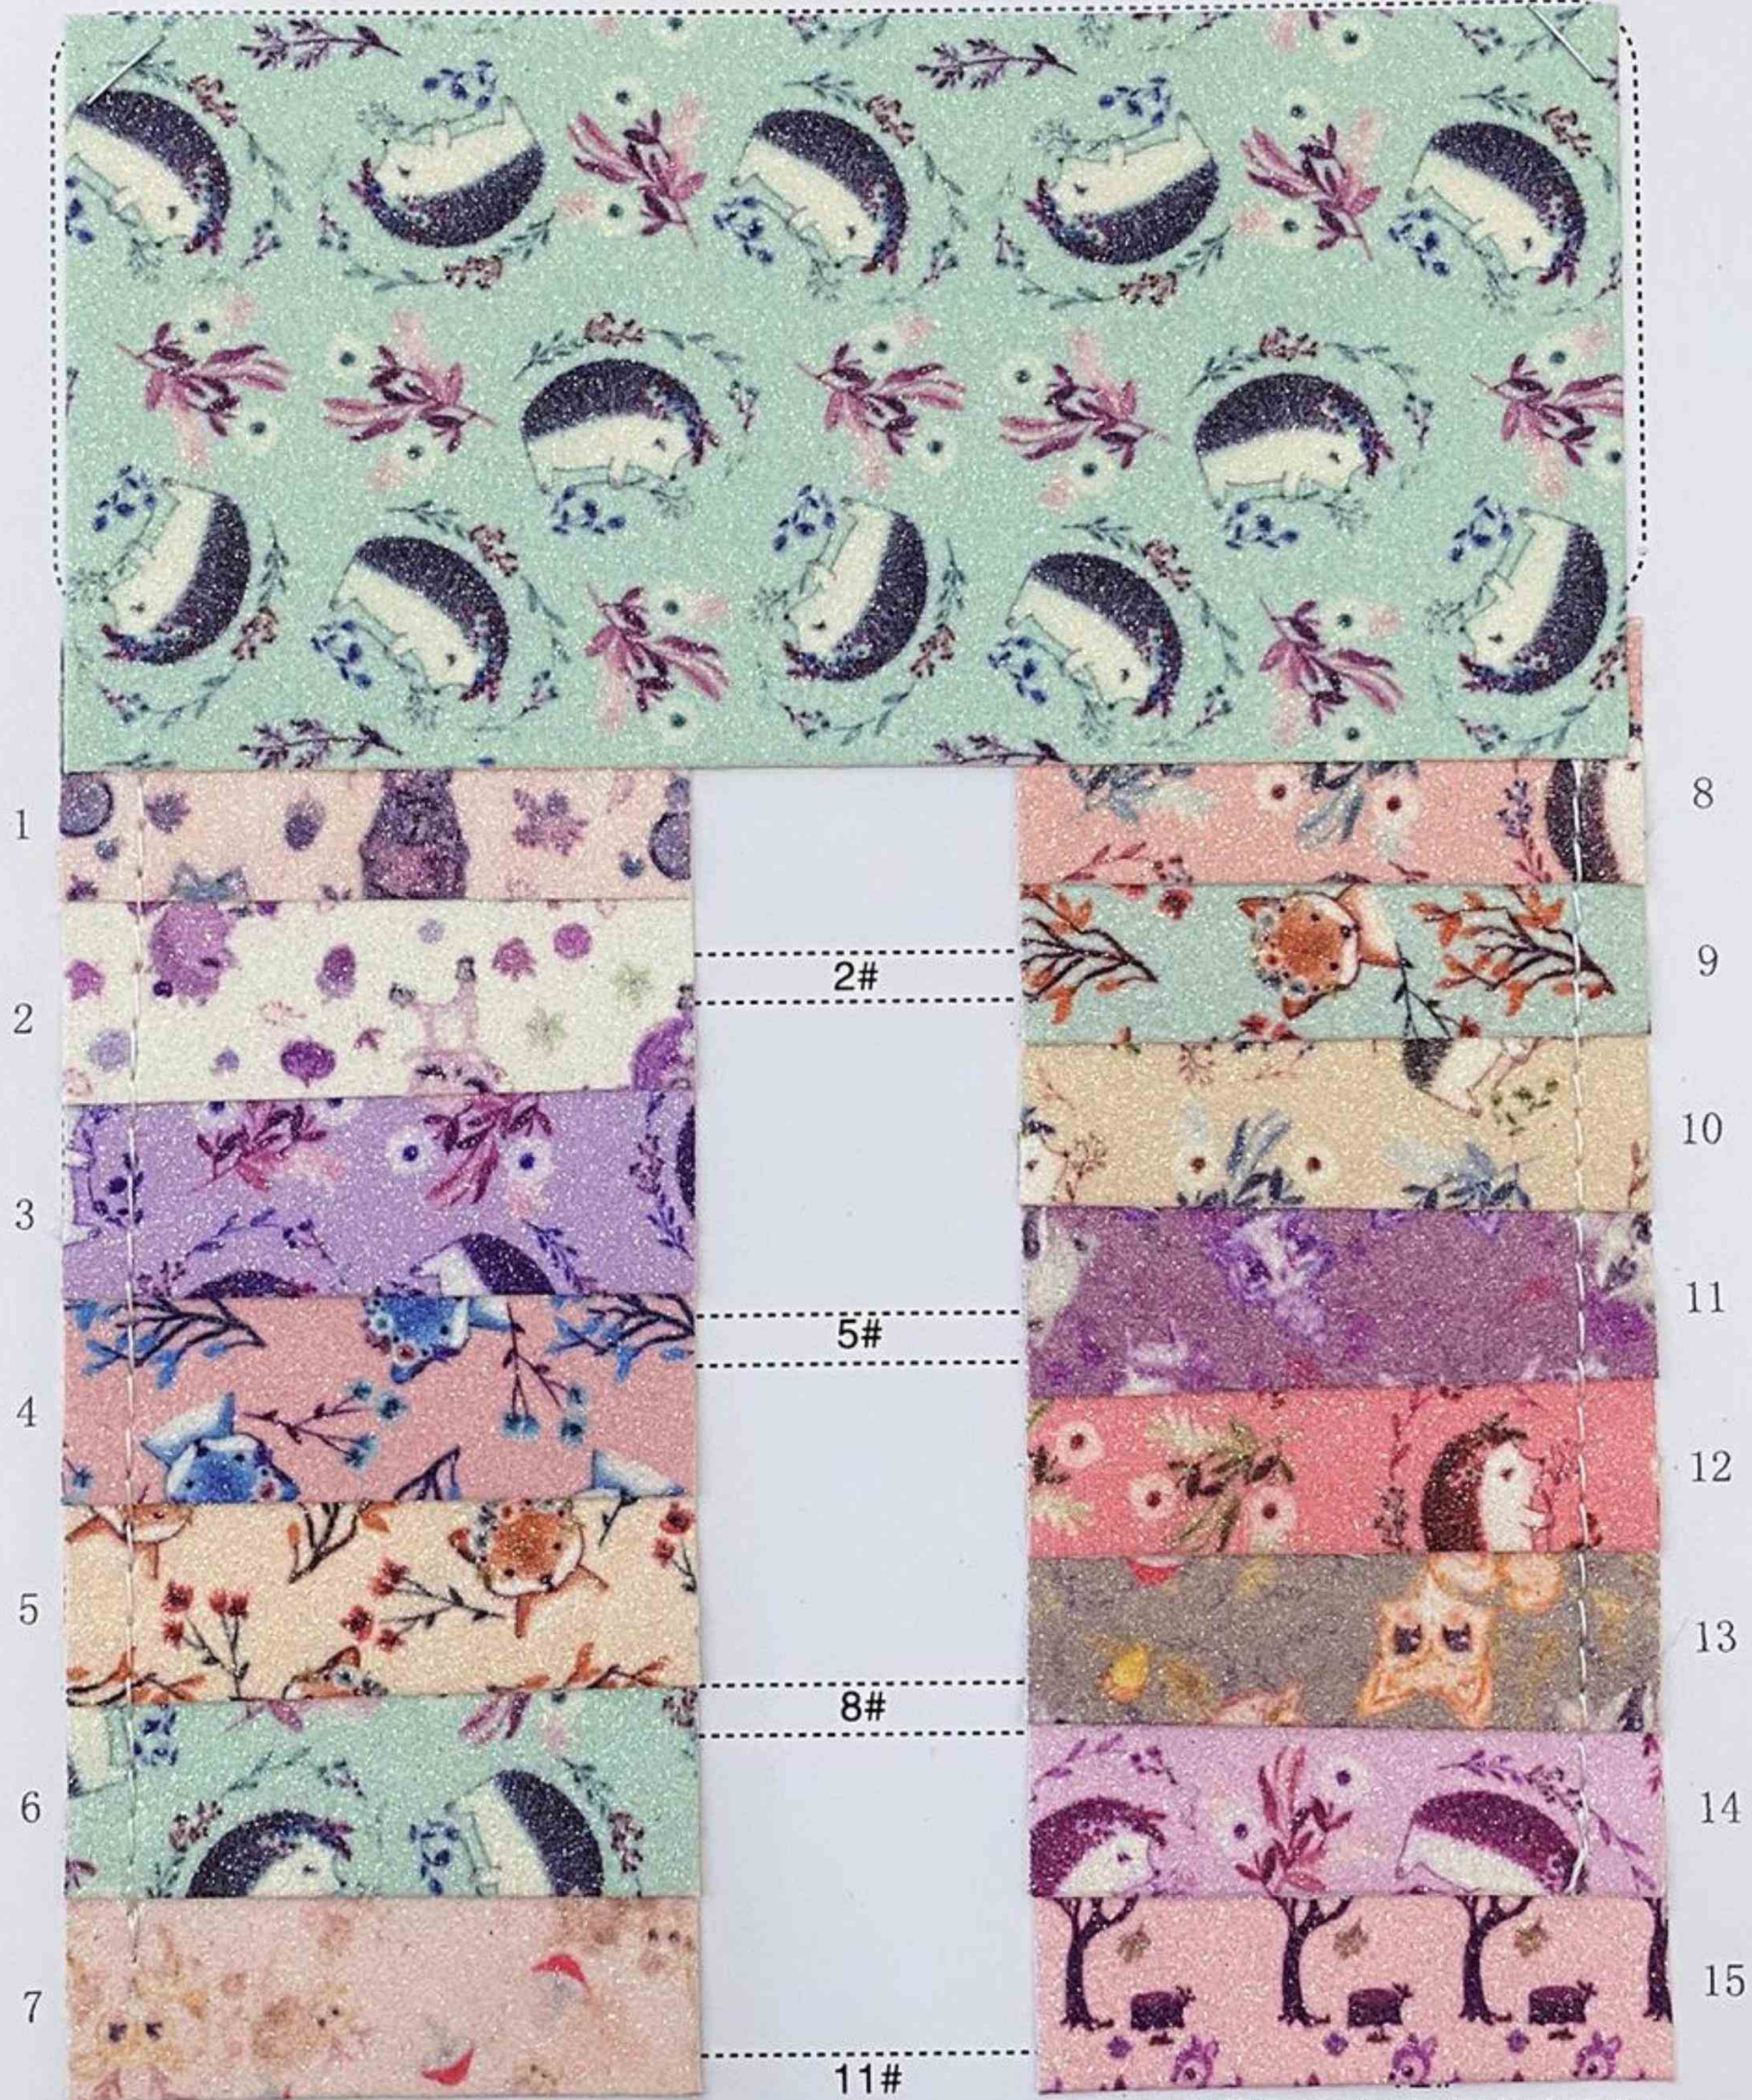

# SAMPLE CARD

发 销

编号(No.): 19051

品名(Name): 动物乐园

规格(Width): 138cm

GLITTER LEATHER