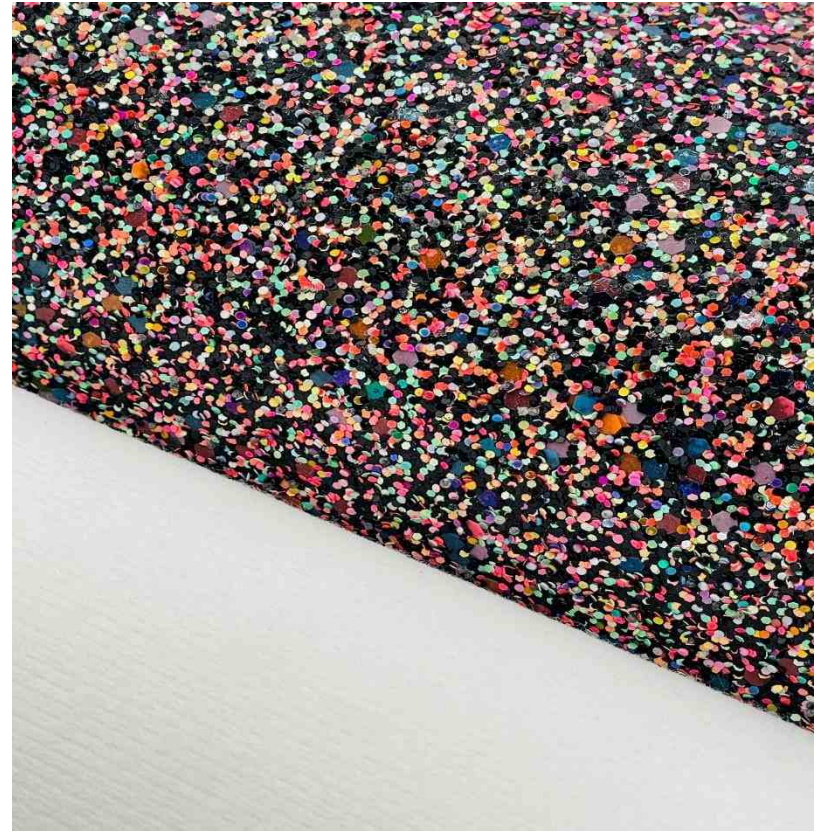

Glow In Dark Glitter

Premium Felt Backing

DK8009-20

Glow In Dark Glitter

Premium Felt Backing

DK8009-21

Glow In Dark Glitter

Premium Felt Backing