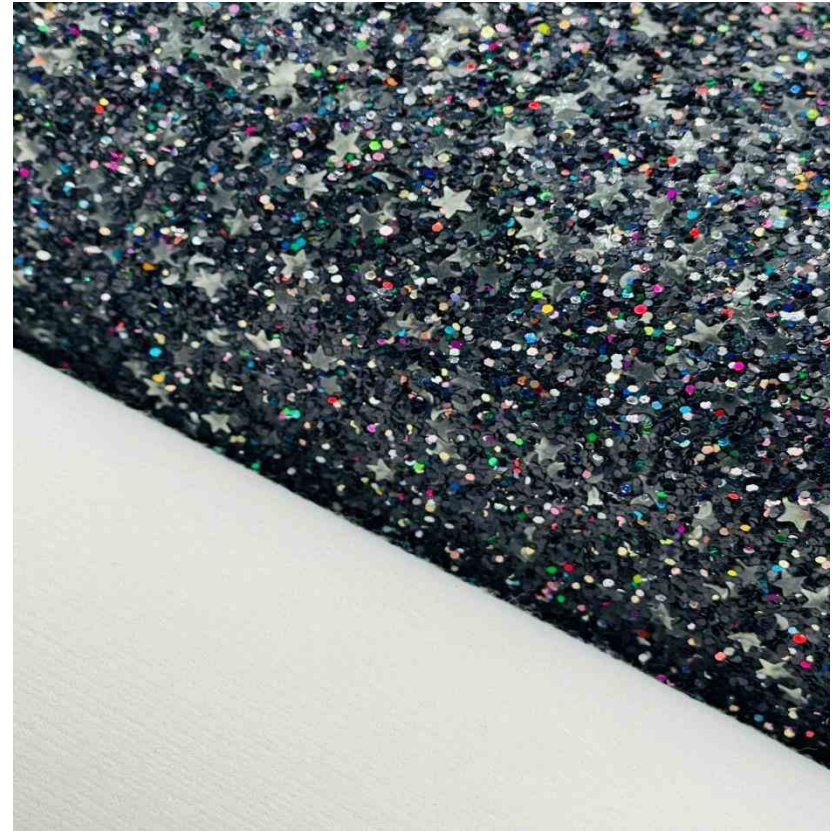

DK8009-30

Glow In Dark Glitter

Premium Felt Backing

DK8009-31

Glow In Dark Glitter

Premium Felt Backing