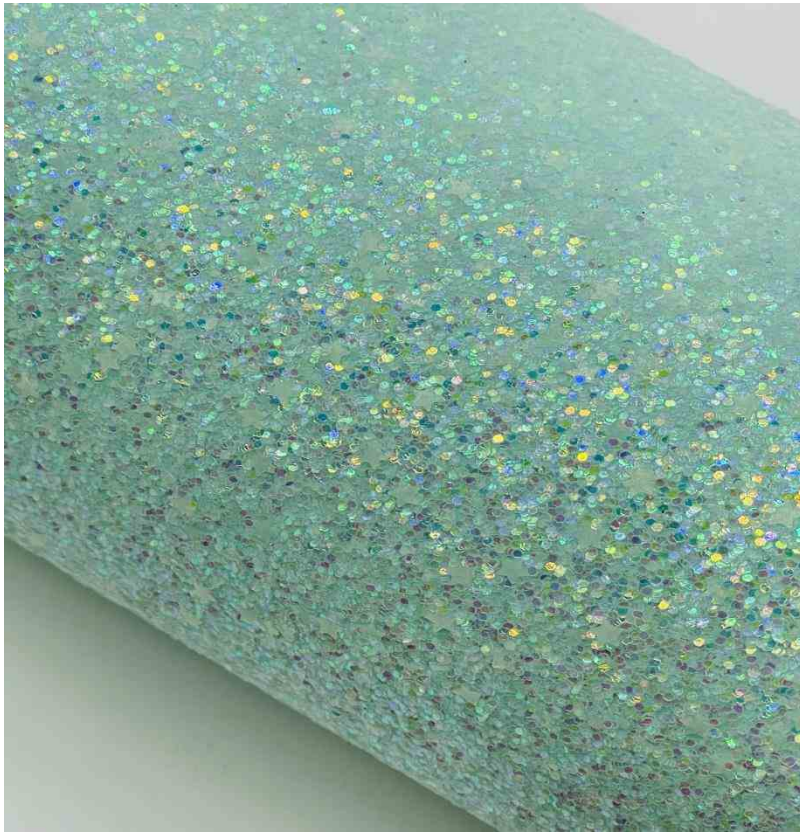

DK8009-28

Glow In Dark Glitter