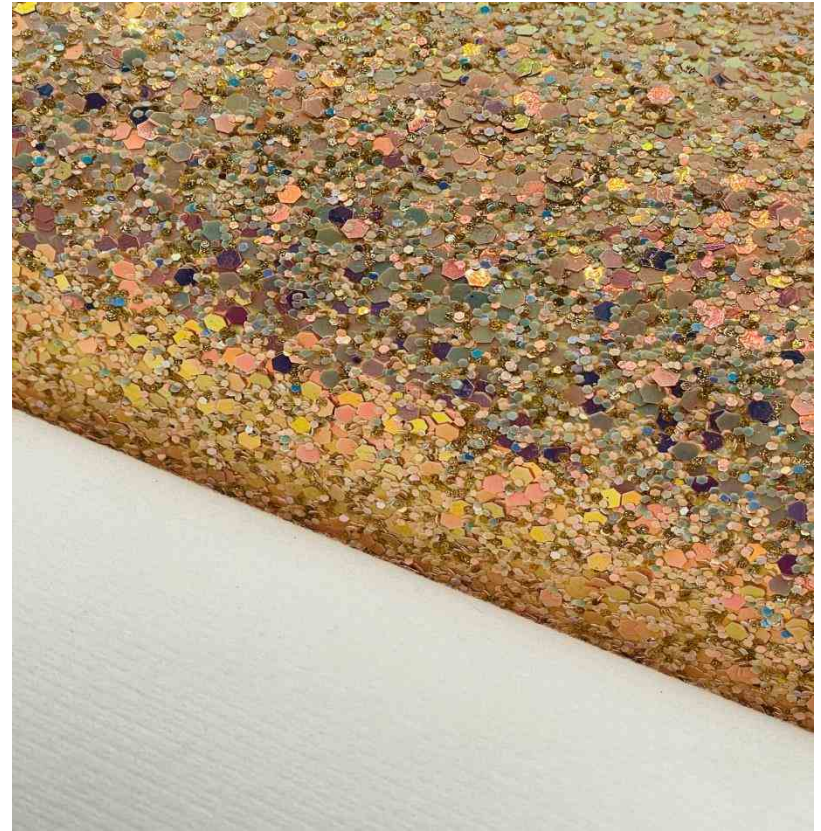

DK8009-14

Glow In Dark Glitter

Premium Felt Backing

DK8009-15

Glow In Dark Glitter

Premium Felt Backing

DK8009-16

Glow In Dark Glitter